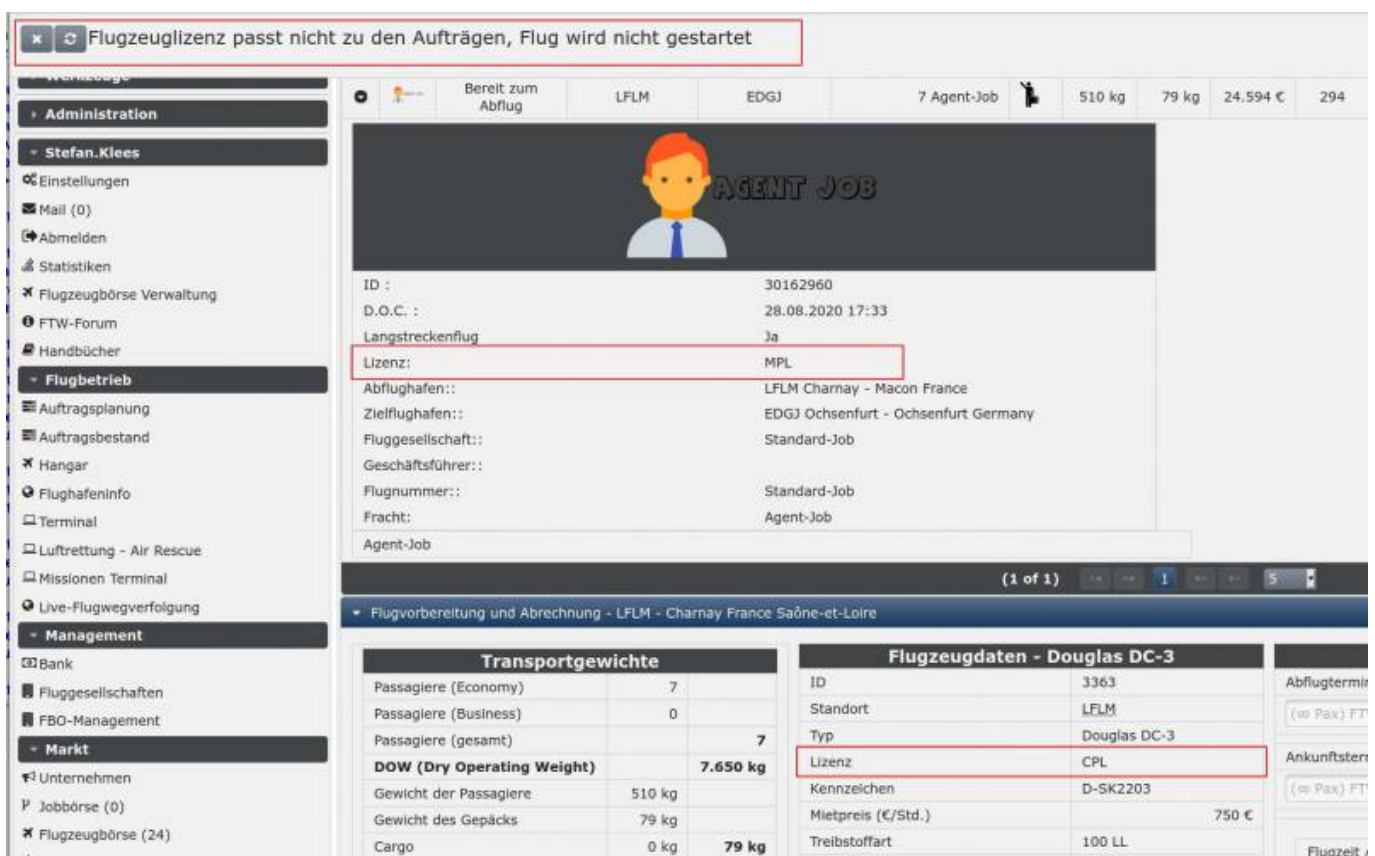

License check terminal

The license check was programmed in the terminal, in the future only jobs with the same license as the orders can be flown.

Exceptions:

- 1. FTW system jobs
- 2. PPL-A aircraft are allowed to fly any kind of job

Only FTW system jobs with one (1) license may be mixed.

Example: FTW system jobs + CPL or FTW system jobs + MPL etc.

What does not work:

Example: CPL + MPL or MPL + ATPL etc.

If the licenses do not match, the following error message appears: